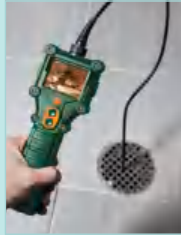

BR300 & BR350 Waterproof Borescope/Inspection Cameras

Waterproof IP67

Automotive

Plumbing/Pipes

Extech's waterproof boscopes are completely submersible in water down to 1 meter for 1 hour. The built-in bright LED lamps illuminate dimly lit areas.

Applications:

- Underwater & marine applications
- Automotive maintenance/repair
- Pipe inspection/repair
- Industrial equipment inspection
- Construction sites, Workshops, & Laboratories
- Home Inspection

BR300

BR350

Features

- Waterproof (IP67 rated), lightweight, handheld design for quick, easy, on-the-spot viewing in small openings
- **Model BR300** - Borescope with 8mm diameter camera head with four bright LED lamps with dimmer
- **Model BR350** - Borescope with 5.5mm diameter camera head with two bright LED lamps with dimmer
- Built-in waterproof 39" (1m) flexible gooseneck cable retains configured shape
- 2.7" (68mm) color TFT LCD monitor for detailed images
- 2x digital zoom for close-up viewing
- 180° image rotation on screen
- Glare-free, close-up field of view
- Low battery indicator
- Complete with camera probe and 39" (1m) flexible cable, 4 AA batteries, and hard case

Specifications	Model BR300	Model BR350
Camera Shaft Diameter / Cable Length	0.31" (8mm) diameter / 39" (1m) cable	0.22" (5.5mm) diameter / 39" (1m) cable
Focus Distance from Object	0.8 to 2.75" (2 to 7cm)	0.4 to 1.6" (1 to 4cm)
LED lamps	4 LEDs with dimmer	2 LEDs with dimmer
Camera Viewing Direction	Viewing Angle 60°	Viewing Angle 60°
Minimum Bend Radius	1.2" (30mm)	1.2" (30mm)
Camera resolution	640 x 480 pixels	320 x 240 pixels
Camera Zoom	2x Digital	2x Digital
LCD Screen Type / Pixels	2.7" (68mm) color TFT / 960 x 240 pixels	2.7" (68mm) color TFT / 960 x 240 pixels
Waterproof	IP67 rating (1 meter for 30 minutes)	IP67 rating (1 meter for 30 minutes)
Battery life (continuous use)	Approx 3-4 hours	Approx 3-4 hours
Dimensions/Weight (w/o batteries)	9.8x3.7x1.7" (249x94x43mm) /13.4oz (380g)	9.8x3.7x1.7" (249x94x43mm) /13.4oz (380g)