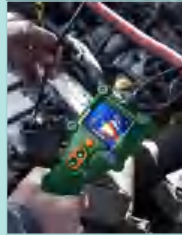

BR300 & BR350 Waterproof Borescope/Inspection Cameras

Waterproof IP67

Automotive

Plumbing/Pipes

Extech's waterproof boscopes are completely submersible in water down to 1 meter for 1 hour. The built-in bright LED lamps illuminate dimly lit areas.

Applications:

- Underwater & marine applications
- Automotive maintenance/repair
- Pipe inspection/repair
- Industrial equipment inspection
- Construction sites, Workshops, & Laboratories
- Home Inspection

BR300

BR350

Features

- Waterproof (IP67 rated), lightweight, handheld design for quick, easy, on-the-spot viewing in small openings
- **Model BR300** - Borescope with 8mm diameter camera head with four bright LED lamps with dimmer
- **Model BR350** - Borescope with 5.5mm diameter camera head with two bright LED lamps with dimmer
- Built-in waterproof 39" (1m) flexible gooseneck cable retains configured shape
- 2.7" (68mm) color TFT LCD monitor for detailed images
- 2x digital zoom for close-up viewing
- 180° image rotation on screen
- Glare-free, close-up field of view
- Low battery indicator
- Complete with camera probe and 39" (1m) flexible cable, 4 AA batteries, and hard case

Specifications	Model BR300	Model BR350
Camera Shaft Diameter / Cable Length	0.31" (8mm) diameter / 39" (1m) cable	0.22" (5.5mm) diameter / 39" (1m) cable
Focus Distance from Object	0.8 to 2.75" (2 to 7cm)	0.4 to 1.6" (1 to 4cm)
LED lamps	4 LEDs with dimmer	2 LEDs with dimmer
Camera Viewing Direction	Viewing Angle 60°	Viewing Angle 60°
Minimum Bend Radius	1.2" (30mm)	1.2" (30mm)
Camera resolution	640 x 480 pixels	320 x 240 pixels
Camera Zoom	2x Digital	2x Digital
LCD Screen Type / Pixels	2.7" (68mm) color TFT / 960 x 240 pixels	2.7" (68mm) color TFT / 960 x 240 pixels
Waterproof	IP67 rating (1 meter for 30 minutes)	IP67 rating (1 meter for 30 minutes)
Battery life (continuous use)	Approx 3-4 hours	Approx 3-4 hours
Dimensions/Weight (w/o batteries)	9.8x3.7x1.7" (249x94x43mm) /13.4oz (380g)	9.8x3.7x1.7" (249x94x43mm) /13.4oz (380g)