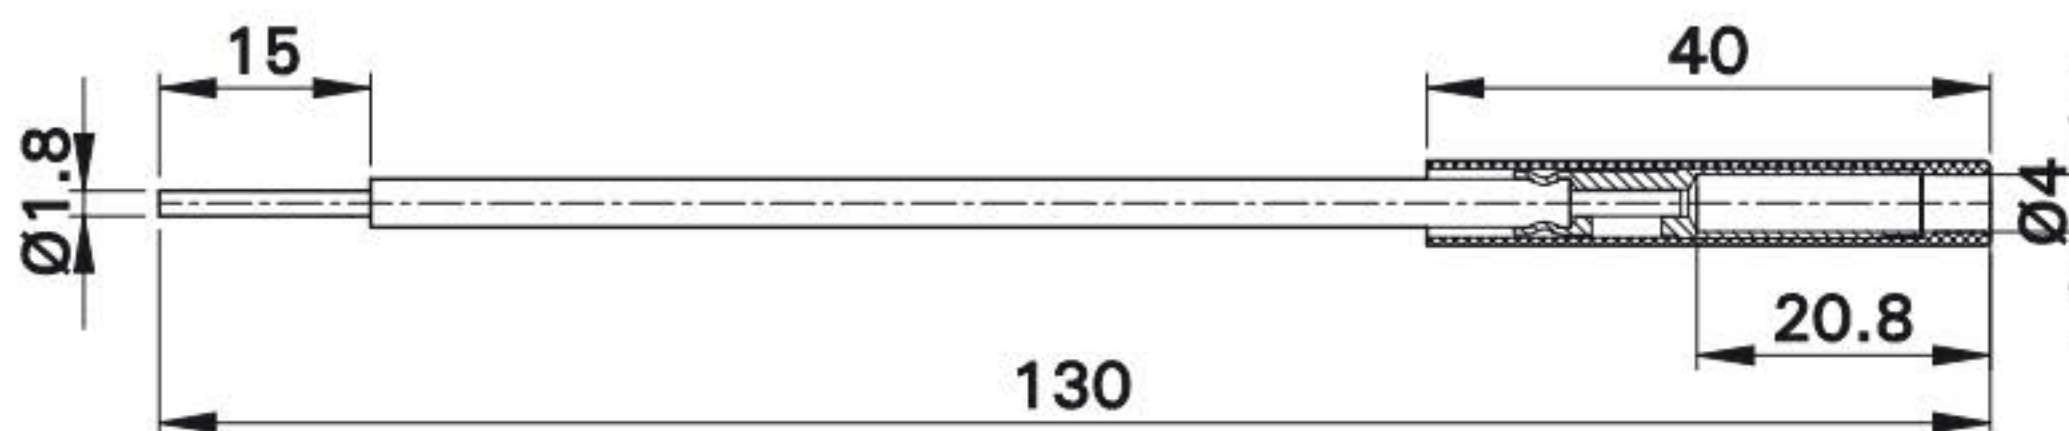

Adapter A-SLK4-R

Insulated flexible copper conductor, suitable for many types of screw clamp connections, e.g. rail mounted terminals. \varnothing 4 mm rigid

socket in insulator, made of brass, accepting spring-loaded \varnothing 4 mm plugs with rigid insulating sleeve.

Order No.	Type	Rated voltage/current		Color
24.0162-21	A-SLK4-R	1000 V, CAT II / 32 A	Ni	21