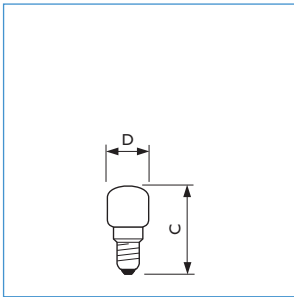

Tubular (T-shape) Deco Tubular

Product Description

- Tubular lamps with single- and coiled-coil filaments and clear, inside frosted or internally coated white bulbs with B- or E-base

Product Features

- Internal coating cannot chip, fade, become scratched or weathered

Dimensions (mm)

Dim. no.	C max.	D nom.
1	57	25

Dimensions (mm)

Dim. no.	C max.	D nom.
2	61	29

Type	Wattage	Cap/base	Voltage	Bulb shape	Bulb finish	Packing type	Packing configuration	Lamp Luminous Flux (lm)	Colour Rendering Index (Ra)	Dim. no.	Photo letter	Ordering number
Deco	15W	E14	230-240V	T25	CL	1CT	10X10F	115	100	1	A	8711500... 042279 50
Deco	15W	E27	240V	T29	CL	1CT	10X10F	115	100	2	B	324122 50