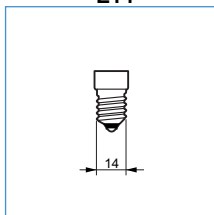

Tubular (T-shape) Deco Tubular

Additional technical data

Product name	Bulb Finish	Energy Efficiency Label (EEL)	Average Lifetime (h)	Dimmable	Burning Position
Deco 15W E14 230-240V T25 CL	Clear	E	1000	yes	Any
Deco 15W E27 240V T29 CL	Clear	E	1000	yes	Any

Logistic data

Product name	National Order Code	Packing type	Packing type description	Packs per outer box	Packing configuration
Deco 15W E14 230-240V T25 CL	15SESSINP	1CT	1 Lamp in a Folding Carton	100	10X10F
Deco 15W E27 240V T29 CL	15ESSIZP	1CT	1 Lamp in a Folding Carton	100	10X10F

Product name	Quantity per pack	Packing length (mm)	Packing width (mm)	Packing height (mm)	Gross weight per piece (g)	Net weight per piece (g)
Deco 15W E14 230-240V T25 CL	1	281	144	137	16.4	12.5
Deco 15W E27 240V T29 CL	1	326	166	162	21.6	16.0

Cap/base

E14