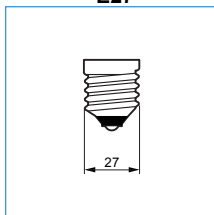

Tubular (T-shape) Deco Tubular

Additional technical data

Product name	Bulb Finish	Energy Efficiency Label (EEL)	Average Lifetime (h)	Dimmable	Burning Position
Deco 15W E14 230-240V T25 CL	Clear	E	1000	yes	Any
Deco 15W E27 240V T29 CL	Clear	E	1000	yes	Any

Logistic data

Product name	National Order Code	Packing type	Packing type description	Packs per outer box	Packing configuration
Deco 15W E14 230-240V T25 CL	15SESSINP	1CT	1 Lamp in a Folding Carton	100	10X10F
Deco 15W E27 240V T29 CL	15ESSIZP	1CT	1 Lamp in a Folding Carton	100	10X10F

Product name	Quantity per pack	Packing length (mm)	Packing width (mm)	Packing height (mm)	Gross weight per piece (g)	Net weight per piece (g)
Deco 15W E14 230-240V T25 CL	1	281	144	137	16.4	12.5
Deco 15W E27 240V T29 CL	1	326	166	162	21.6	16.0

Cap/base

E27

Burning position

Any